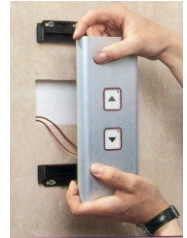

35X35PP

STANDARD
CODE.: 2701

STANDARD BR.
CODE.: 2702

Pushbutton station in anodized aluminium profile. Wall mounting with screws and plugs, without any wall work like cutting or patching. Available in the buttons of this page.

COLOURS

		QS	QSB
HALO	Anthracite	●	●
	Blue	●	●
	Bordeaux	●	●
	Rose	●	●
BUTTON	White	●	●
	Yellow	🔔	🔔
	Red	Stop	Stop

SPECIFICATIONS

Led
12 or 24 V
AC/DC
red.

54X54PP

STANDARD
CODE.: 2901

STANDARD BR.
CODE.: 2902