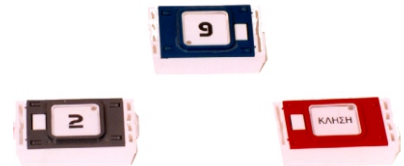

35X35PP

STANDARD
CODE.: 2701

STANDARD BR.
CODE.: 2702

Pushbutton station in anodized aluminium profile. Wall mounting with screws and plugs, without any wall work like cutting or patching. Available in the buttons of this page.

COLOURS

		QS	QSB
HALO	Anthracite	●	●
	Blue	●	●
	Bordeaux	●	●
	Rose	●	●
BUTTON	White	●	●
	Yellow	🔔	🔔
	Red	Stop	Stop

SPECIFICATIONS

Led
12 or 24 V
AC/DC
red.

54X54PP

STANDARD
CODE.: 2901

STANDARD BR.
CODE.: 2902

VANDAL-RESISTANCE
SOLID COL. HALO
CODE.: 2903L

VANDAL-RESISTANCE
TRANSP. HALO
CODE.: 2903

VANDAL-RESISTANCE BR.
TRANSP. HALO
CODE.: 2904

VANDAL-RESISTANCE BR.
SOLID COL. HALO
CODE.: 2904L

VANDAL-RESISTANCE ORO
TRANSP. HALO
CODE.: 2905

VANDAL-RESISTANCE
ORO
SOLID COL. HALO
CODE.: 2905L

VANDAL-RESISTANCE
ORO BRAILLE
TRANSP. HALO
CODE.: 2906

VANDAL-RESISTANCE
ORO BRAILLE
SOLID COL. HALO
CODE.: 2906L

COLOURS

	TRANSPARENT	QS & QB	QV & QX		QY & QZ	
			Mirror	Scotch-brite	Gold	Scotch-brite
HALO	SOLID COUL.	Neutro	●		●	
	SOLID COUL.	Anthracite	●		●	●
		Blue	●		●	●
		Bordeaux	●		●	●
		Red	Stop		Stop	Stop
BUTTON	White	●				
	Yellow	🔔		🔔	🔔	
	Red	Stop				