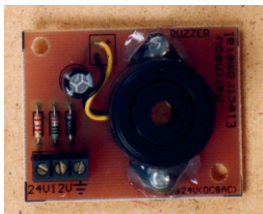

ALARM BUZZER

Code: 3607

**TWO SOUND /
TWO TONES
ELECTRONIC GONG
12V/24V AC/DC
Code: 3503**

**PROGRAMMING
SPEECH SYNTHESIZER
Code: 3501**

Available in negative or
positive common and for
BCD controllers

**ELECTRONIC
BUZZER**

Code: 3602

**ELECTRONIC
BEEPER**

(according European norm EN 81.70)
Code: 3504

**ELECTRONIC
MULTIBEEPER**

(according European norm 81.70)
Code: 3520