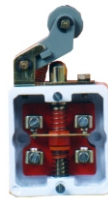

Switches & limit switches

STANDARD SWITCH
Code: 0400

METALLIC SWITCH
Code: 0500A

**METALLIC SWITCH
NEW EDITION**
Code: 0500

**METALLIC SWITCH
NEW EDITION
WITH SPECIAL EDGE**
Code: 0500M

**METALLIC SWITCH
NEW EDITION
WITH HOLDING**
Code: 0500S

**METALLIC LIMIT SWITCH
WITH
LEFT OR RIGHT BRANCH**
Code: 1500

**METALLIC LIMIT SWITCH
NEW EDITION WITH
LEFT OR RIGHT BRANCH**
Code: 1500A

**METALLIC LIMIT SWITCH
NEW EDITION
WITH HOLDING
(LEFT OR RIGHT BRANCH)**
Code: 1500S