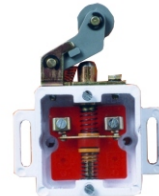

Switches & limit switches

STANDARD SWITCH
Code: 0400

METALLIC SWITCH
Code: 0500A

**METALLIC SWITCH
NEW EDITION**
Code: 0500

**METALLIC SWITCH
NEW EDITION
WITH SPECIAL EDGE**
Code: 0500M

**METALLIC SWITCH
NEW EDITION
WITH HOLDING**
Code: 0500S

**METALLIC LIMIT SWITCH
WITH
LEFT OR RIGHT BRANCH**
Code: 1500

**METALLIC LIMIT SWITCH
NEW EDITION WITH
LEFT OR RIGHT BRANCH**
Code: 1500A

**METALLIC LIMIT SWITCH
NEW EDITION
WITH HOLDING
(LEFT OR RIGHT BRANCH)**
Code: 1500S

Floor switch & Limit switch

FLOOR SWITCH
A.C.-15 / D.C.-13 / IP 4X
Code: 1000

LIMIT SWITCH
A.C.-15 / D.C.-13 / IP 4X
Code: 1000T

**LIMIT SWITCH
with *microswitch***
Code: 1040