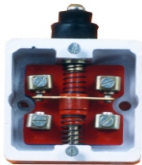

Switches & limit switches

STANDARD SWITCH
Code: 0400

METALLIC SWITCH
Code: 0500A

**METALLIC SWITCH
NEW EDITION**
Code: 0500

**METALLIC SWITCH
NEW EDITION
WITH SPECIAL EDGE**
Code: 0500M

**METALLIC SWITCH
NEW EDITION
WITH HOLDING**
Code: 0500S

**METALLIC LIMIT SWITCH
WITH
LEFT OR RIGHT BRANCH**
Code: 1500

**METALLIC LIMIT SWITCH
NEW EDITION WITH
LEFT OR RIGHT BRANCH**
Code: 1500A

**METALLIC LIMIT SWITCH
NEW EDITION
WITH HOLDING
(LEFT OR RIGHT BRANCH)**
Code: 1500S