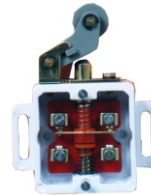

Switches & limit switches

STANDARD SWITCH
Code: 0400

METALLIC SWITCH
Code: 0500A

**METALLIC SWITCH
NEW EDITION**
Code: 0500

**METALLIC SWITCH
NEW EDITION
WITH SPECIAL EDGE**
Code: 0500M

**METALLIC SWITCH
NEW EDITION
WITH HOLDING**
Code: 0500S

**METALLIC LIMIT SWITCH
WITH
LEFT OR RIGHT BRANCH**
Code: 1500

**METALLIC LIMIT SWITCH
NEW EDITION WITH
LEFT OR RIGHT BRANCH**
Code: 1500A

**METALLIC LIMIT SWITCH
NEW EDITION
WITH HOLDING
(LEFT OR RIGHT BRANCH)**
Code: 1500S