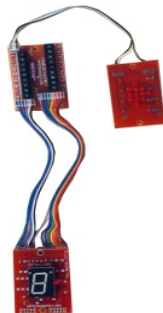

DISPLAY D12
CODE: 3301

DISPLAY 38mm
(old edition)
CODE: 3306

DISPLAY SLIM
CODE: 3306

DISPLAY & ARROW 38mm
(old edition)
CODE: 3307

DISPLAY & LED
POMPADOUR
CODE: 3302

DISPLAY V1.X
CODE: 3309

DISPLAY
POMPADOUR
CODE: 3302A

DISPLAY & ARROW 0.8
CODE: 3314

DISPLAY
MOVING
CODE: 3303F

DISPLAY & ARROW
V2.X 38mm
CODE: 3310

DISPLAY MOVING
(old edition)
CODE: 3303

DISPLAY MOVING
(with connector)
CODE: 3303N

DISPLAY 38mm
CODE: 3311

DISPLAY
HORIZONTAL
CODE: 3304

DISPLAY 38mm moving
CODE: 3315

DISPLAY
HORIZONTAL
CODE: 3312

DISPLAY & ARROW 56X56
CODE: 3313