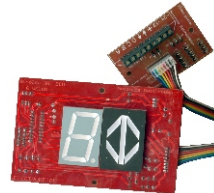

DISPLAY D12
CODE: 3301

DISPLAY 38mm
(old edition)
CODE: 3306

DISPLAY SLIM
CODE: 3306

DISPLAY & ARROW 38mm
(old edition)
CODE: 3307

DISPLAY & LED
POMPADOUR
CODE: 3302

DISPLAY V1.X
CODE: 3309

DISPLAY
POMPADOUR
CODE: 3302A

DISPLAY & ARROW 0.8
CODE: 3314

DISPLAY
MOVING
CODE: 3303F

DISPLAY & ARROW
V2.X 38mm
CODE: 3310

DISPLAY MOVING
(old edition)
CODE: 3303

DISPLAY MOVING
(with connector)
CODE: 3303N

DISPLAY 38mm
CODE: 3311

DISPLAY
HORIZONTAL
CODE: 3304