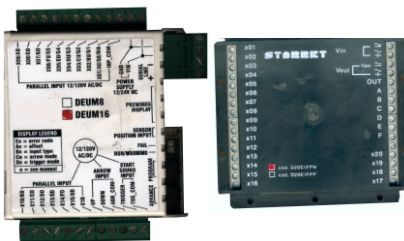

KEYPAD
CODE: 3350

REMOTE CONTROL UNITS
CODE: 3351 (one channel)
3352 (two channels)
3353 (four channels)

MAGNETIC CARD SWITCH
CODE: 3354

ELECTRONIC KEY LOCK
CODE: 3355

CONVERTER
CODE: 3356 (new edition: one cable per floor-abcd-serial)
3357 (old edition: one cable per floor-serial)

CONVERTER
CODE: 3358 (from common "+" to common "-")