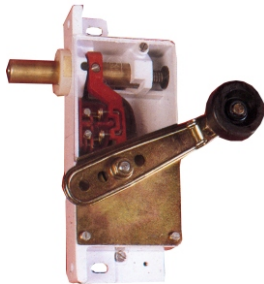

electrometal

GEORGIOS ANT. MATTHAIYOU & SIA O.E.

door locks

SAFETY LOCK TYPE D
with included door contact
CODE: 0200D

SAFETY LOCK TYPE D
CODE: 0200

SAFETY LOCK TYPE D
edition for multi-panel semiautomatic doors
CODE: 0200N

SAFETY LOCK TYPE D
with included car present contact
CODE: 0200Π

SAFETY LOCK TYPE D
edition with vetrical branche
includes door contact and car present contact (microswitch)
CODE: 0200I