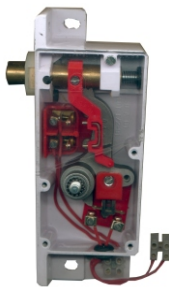

electrometal

GEORGIOS ANT. MATTHAIYOU & SIA O.E.

door locks

SAFETY LOCK TYPE D
with included door contact
CODE: 0200D

SAFETY LOCK TYPE D
CODE: 0200

SAFETY LOCK TYPE D
edition for multi-panel semiautomatic doors
CODE: 0200N

SAFETY LOCK TYPE D
with included car present contact
CODE: 0200Π

SAFETY LOCK TYPE D
edition with vetrical branche
includes door contact and car present contact (microswitch)
CODE: 0200I