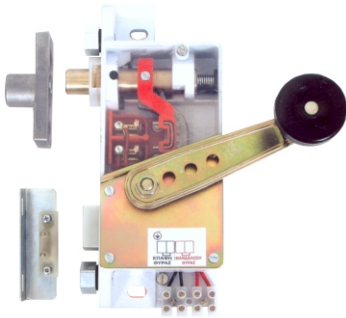

electrometal

GEORGIOS ANT. MATTHAIYOU & SIA O.E.

door locks

SAFETY LOCK TYPE D
with included door contact
CODE: 0200D

SAFETY LOCK TYPE D
CODE: 0200

SAFETY LOCK TYPE D
edition for multi-panel semiautomatic doors
CODE: 0200N

SAFETY LOCK TYPE D
with included car present contact
CODE: 0200Π

SAFETY LOCK TYPE D
edition with vetrical branche
includes door contact and car present contact (microswitch)
CODE: 0200I