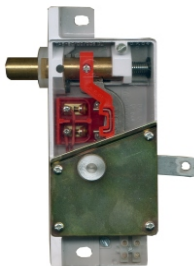

electrometal

GEORGIOS ANT. MATTHAIYOU & SIA O.E.

door locks

SAFETY LOCK TYPE D
with included door contact
CODE: 0200D

SAFETY LOCK TYPE D
CODE: 0200

SAFETY LOCK TYPE D
edition for multi-panel semiautomatic doors
CODE: 0200N

SAFETY LOCK TYPE D
with included car present contact
CODE: 0200Π

SAFETY LOCK TYPE D
edition with vetrical branche
includes door contact and car present contact (microswitch)
CODE: 0200I