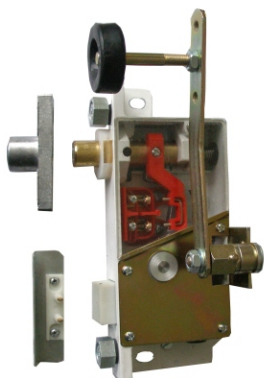

electrometal

GEORGIOS ANT. MATTHAIYOU & SIA O.E.

door locks

SAFETY LOCK TYPE D
with included door contact
CODE: 0200D

SAFETY LOCK TYPE D
CODE: 0200

SAFETY LOCK TYPE D
edition for multi-panel semiautomatic doors
CODE: 0200N

SAFETY LOCK TYPE D
with included car present contact
CODE: 0200Π

SAFETY LOCK TYPE D
edition with vetrical branche
includes door contact and car present contact (microswitch)
CODE: 0200I