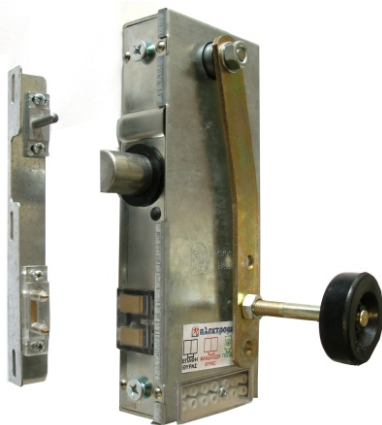

**electrometal**

GEORGIOS ANT. MATTHAIYOU & SIA O.E.

*safety  
door locks*

Safety lock type H with included door contact  
and contact for car "present"  
CE cert  
Code: 6100

Safety lock type H with included door contact  
and contact for car "present"  
vertical branche 90° external  
CE cert  
Code: 6100E

Safety lock type H with included door contact  
and contact for car "present"  
vertical branche 90° internal  
CE cert  
Code: 6100I