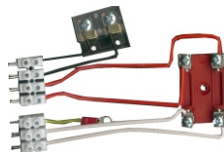

**electrometal**

GEORGIOS ANT. MATTHAIYOU & SIA O.E.

**safety  
door locks**

**SAFETY LOCK T.I.  
WITH INCLUDED  
DOOR CONTACT  
& CAR PRESENT CONTACT  
CODE: 6500**

AVAILABLE BY ORDER  
THE FOLLOWING  
EDITIONS:

- A. FOR MULTIPANEL SEMI AUTOMATIC DOORS
- B. WITH VERTICAL EXTERNAL BRANCHE - *EXTERNAL*
- C. WITH VERTICAL EXTERNAL BRANCHE - *INTERNAL*

**Spare parts T.I.**

**PRE-LOCKING DEVICE  
CODE: 6546**

**CONTACT BRANCH TI  
CODE: 6410**