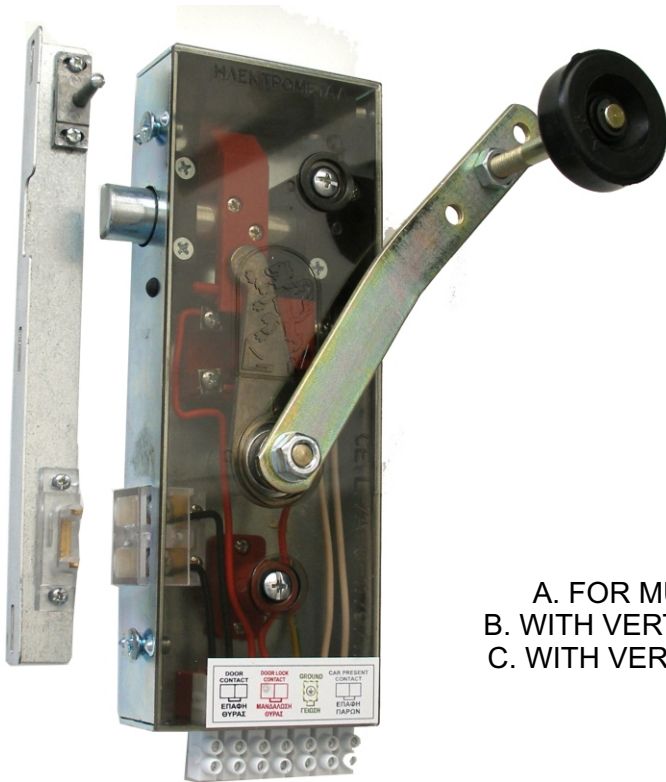

**electrometal**

GEORGIOS ANT. MATTHAIYOU & SIA O.E.

**safety  
door locks**

**SAFETY LOCK T.I.  
WITH INCLUDED  
DOOR CONTACT  
& CAR PRESENT CONTACT  
CODE: 6500**

AVAILABLE BY ORDER  
THE FOLLOWING  
EDITIONS:

- A. FOR MULTIPANEL SEMI AUTOMATIC DOORS
- B. WITH VERTICAL EXTERNAL BRANCHE - *EXTERNAL*
- C. WITH VERTICAL EXTERNAL BRANCHE - *INTERNAL*

**Spare parts T.I.**

**PRE-LOCKING DEVICE  
CODE: 6546**

**CONTACT BRANCH TI  
CODE: 6410**