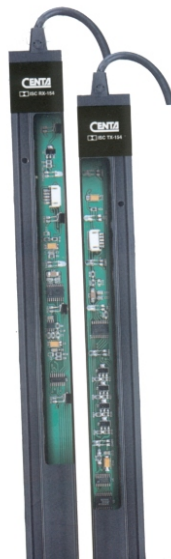

DOOR DETECTOR TYPE PHOTO CURTAIN ICS INSTALLATION & CONNECTION INSTRUCTIONS

A. INSTALLATION

ΔΕΚΤΗΣ (ΚΩΔ. ISC RX-154)

ΕΚΠΟΜΠΟΣ (ΚΩΔ. ISC TX-154)

B. CONNECTION

MAIN SUPPLY
220~230VAC

CONNECTION
WITH THE
CONTROLLER

CONNECTION WITH
THE TRANSMITTER
(ISC TX-154)
ACCORDING
COLOURS

CONNECTION WITH
THE RECEIVER
(ISC RX-154)
ACCORDING
COLOURS