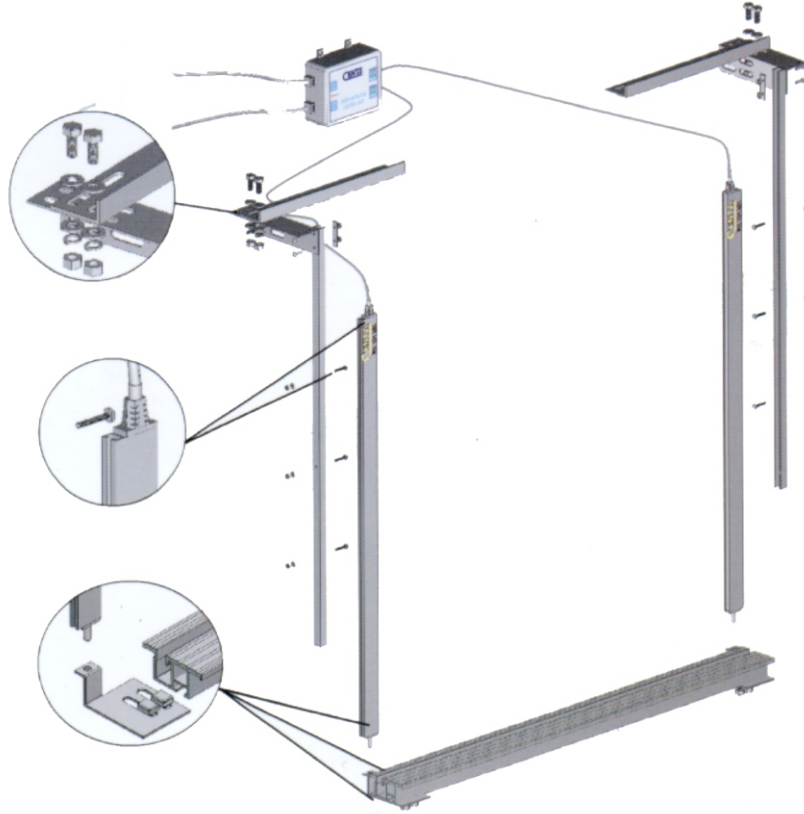

DOOR DETECTOR TYPE PHOTO CURTAIN ICS INSTALLATION & CONNECTION INSTRUCTIONS

A. INSTALLATION

ΔΕΚΤΗΣ (ΚΩΔ. ISC RX-154)

ΕΚΠΟΜΠΟΣ (ΚΩΔ. ISC TX-154)

B. CONNECTION

MAIN SUPPLY
220~230VAC

CONNECTION
WITH THE
CONTROLLER

CONNECTION WITH
THE TRANSMITTER
(ISC TX-154)
ACCORDING
COLOURS

CONNECTION WITH
THE RECEIVER
(ISC RX-154)
ACCORDING
COLOURS